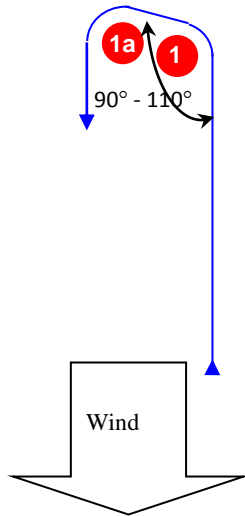

Course Illustrations – Windward Leeward with offset

LA

Course: Leeward finish

Signal	Mark Rounding Order
LA2	Start – 1 – 1a – 4s/4p – 1 – 1a – Finish
LA3	Start – 1 – 1a – 4s/4p – 1 – 1a – 4s/4p – 1 – 1a – Finish
LA4	Start – 1 – 1a – 4s/4p – 1 – 1a – 4s/4p – 1 – 1a – 4s/4p – 1 – 1a – Finish

WA

Course: Windward Finish

Signal	Mark Rounding Order
WA2	Start – 1 – 1a – 4s/4p – Finish
WA3	Start – 1 – 1a – 4s/4p – 1 – 1a – 4s/4p – Finish
WA4	Start – 1 – 1a – 4s/4p – 1 – 1a – 4s/4p – 1 – 1a – 4s/4p – Finish

Mark	Description
1	Orange Buoy
1a	Orange Buoy
4s 4p	Orange Buoy
SS Starting mark starboard end	Start Boat
SP Starting mark port end	Orange Buoy With Flag
	LA
	WA
FS Finishing mark starboard end	Orange Buoy
FP Finishing mark port end	Finish Boat