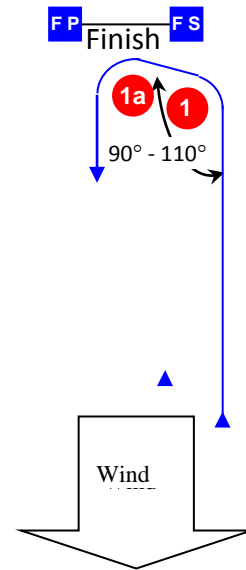

Course Illustrations – Windward Leeward with offset

LA

Course: Leeward finish

Signal	Mark Rounding Order
LA2	Start – 1 – 1a – 4s/4p – 1 – 1a – Finish
LA3	Start – 1 – 1a – 4s/4p – 1 – 1a – 4s/4p – 1 – 1a – Finish
LA4	Start – 1 – 1a – 4s/4p – 1 – 1a – 4s/4p – 1 – 1a – 4s/4p – 1 – 1a – Finish

WA

Course: Windward Finish

Signal	Mark Rounding Order
WA2	Start – 1 – 1a – 4s/4p – Finish
WA3	Start – 1 – 1a – 4s/4p – 1 – 1a – 4s/4p – Finish
WA4	Start – 1 – 1a – 4s/4p – 1 – 1a – 4s/4p – 1 – 1a – 4s/4p – Finish

Mark	Description
1	Orange Buoy
1a	Orange Buoy
4s 4p	Orange Buoy
SS Starting mark starboard end	Start Boat
SP Starting mark port end	Orange Buoy With Flag
	LA
	WA
FS Finishing mark starboard end	Orange Buoy
FP Finishing mark port end	Finish Boat